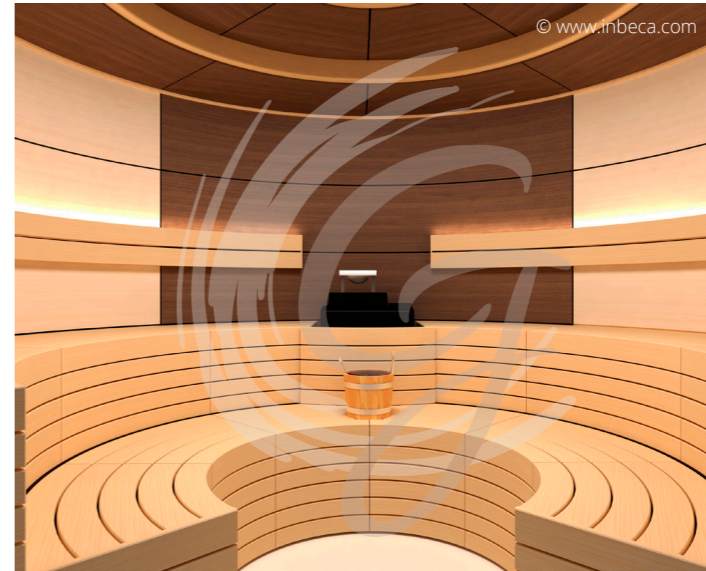

© www.deroppitz.at

© www.inbeca.com

Благодаря неповторимой округлой форме, благотворное тепловое излучение равномерно распределяется в сауне и создает приятный поток энергии.

Due to the unique round shape, the soothing heat radiation is evenly distributed in the sauna and allows the energy to flow freely.