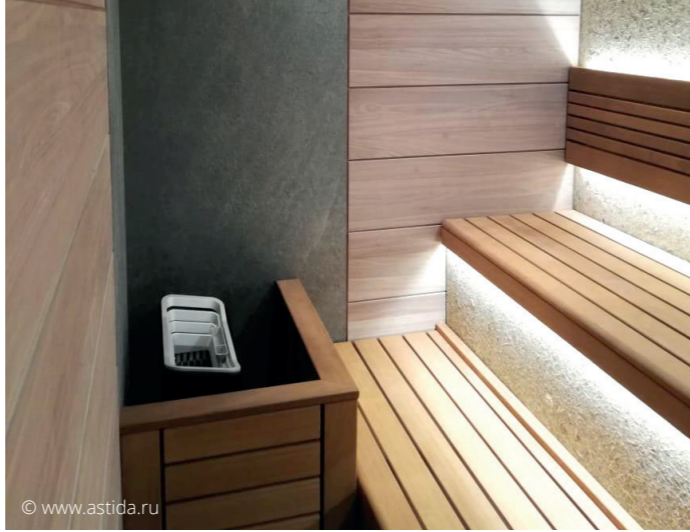

SAUNABOARD STONE